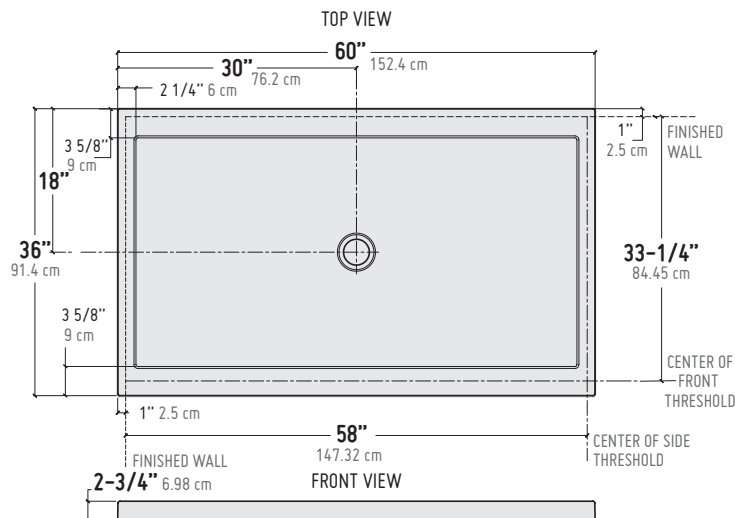

36 in. x 60 in. Rectangle Shower Base

High-gloss acrylic will not fade or become dull overtime

B-REC3660/CD

Shown: door model BREC-60SLI-GEM-C/C with BREC-36-RET-GEM-C/C

Sizes 36" x 60"

Drain Location **Centre drain**

Colour **White**

Compliance Certification **C Classified Certification**

Model	Description
DOORS (View doors on page 94)	
BREC-60SLI-APO-C/C	In-line semi-frameless in-line sliding door, 60" front
BREC-36RET-DCRP-APO-C/C	36" Return panel for BREC-60SLI-APO-C/C (note door must close against the return panel)
BREC-60SLI/36RET-DCW-APO-C/C	In-line semi-frameless in-line sliding door, 60" front complete with 36" Return panel (note door must close against the wall). Sold as a combination package only.
BREC-60SLI-GEM-C/C	In-line semi-frameless in-line sliding door, 60" front
BREC-36-RET-GEM-C/C	36" return panel for BREC-48SLI-GEM-C/C

36 po. x 60 po. Base de douche rectangulaire

Acrylique brillant qui ne se décolore/terni

pas avec le temps

B-REC3660/CD

Montré : porte modèle BREC-60SLI-GEM-C/C avec BREC-36-RET-GEM-C/C

Dimensions 36" x 60"