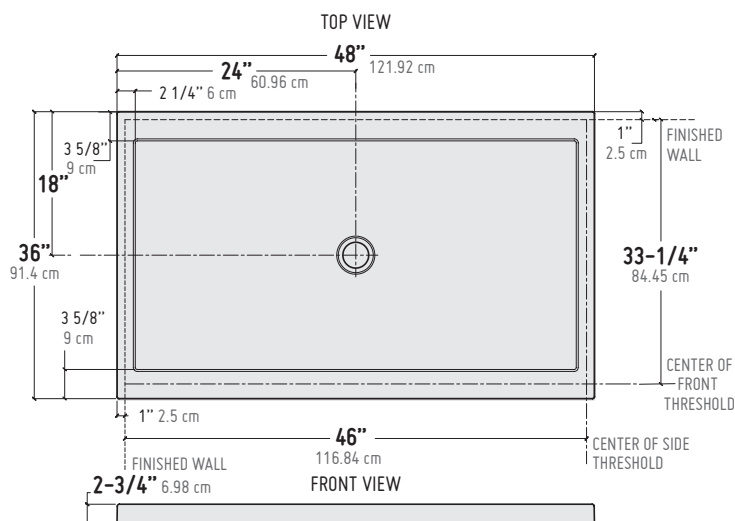

36 in. x 48 in. Rectangle Shower Base

High-gloss acrylic will not fade or become dull overtime

B-REC3648/CD

Shown: door model BREC-48SLI-APO-C/C with BREC-36RET-DCRP-APO-C/C

Sizes 36" x 48"

Drain Location **Centre drain**

Colour **White**

Compliance Certification **C Classified Certification**

Model	Description
DOORS (View doors on page 94)	
BREC-48SLI-APO-C/C	In-line semi-frameless in-line sliding door, 48" front
BREC-36RET-DCRP-APO-C/C	36" Return panel for BREC-48SLI-APO-C/C (note door must close against the return panel)
BREC-48SLI/36RET-DCW-APO-C/C	In-line semi-frameless in-line sliding door, 48" front complete with 36" Return panel (note door must close against the wall). Sold as a combination package only.
BREC-48SLI-GEM-C/C	In-line semi-frameless in-line sliding door, 48" front
BREC-36-RET-GEM-C/C	36" return panel for BREC-48SLI-GEM-C/C

36 po. x 48 po. Base de douche rectangulaire

Acrylique brillant qui ne se décolore/terni pas avec le temps

B-REC3648/CD

Montré : porte modèle BREC-48SLI-APO-C/C avec BREC-36RET-DCRP-APO-C/C

Dimensions 36" x 48"