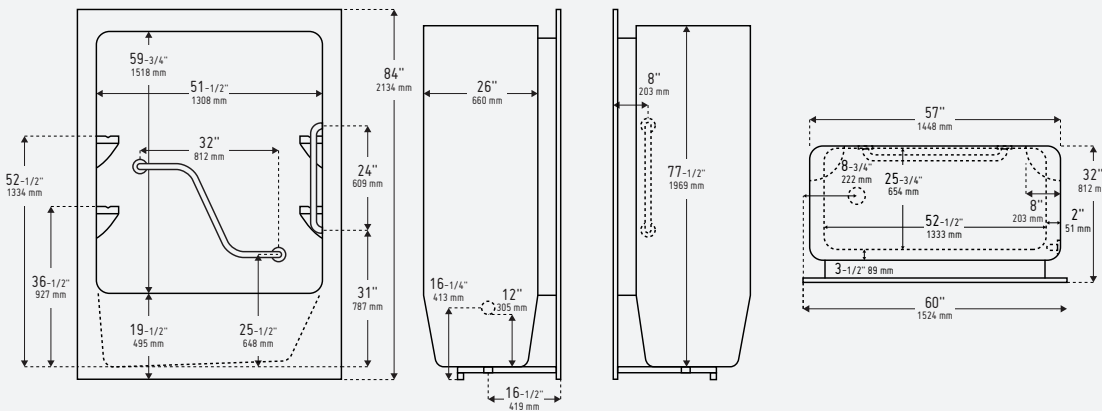

AL2060

60" Adult Living Acrylic Tub Shower - 1 pc.

AL2063

60" Adult Living Acrylic Tub Shower - 3 PC. RENOVATION FRIENDLY

Measurements h 84" x w 60" x d 32" (1 pc.)
 h 84" x w 60" x d 33-1/2" (3 pc.)
 Standard threshold height: 19-1/2"
 Slope of Backrest: 25°

Weight	180 lb / 82 kg (Weight may vary by options and configuration of unit)
Water Volume	59 gal / 271 l
Drain Location	Left or right end drain

PRODUCT SPECIFICATIONS

- High quality, non-porous acrylic surface is easy to clean, germ and residue free
- Designed for aging in place applications
- Factory Installed smooth finish, powder coated white stainless steel grab bars (2) for safety and ease of shower entry and exit
- Large tub area with ergonomic backrest
- Self draining soap dishes/shelves
- Reinforced shower base provides added strength to unit
- Designed to be installed on the existing sub-floor
- Can be customized with a wide range of accessories and options

Product image and technical drawing may be shown with optional equipment.

Two and three piece bathware sections

A: 25" 635 mm
 B: 46" 1168 mm
 C: 13" 330 mm

1-1/2" 38 mm

One piece dimensions shown. For two and three piece shower and tubshower bathware units allow an extra 1-1/2" to the depth of the unit for the joint assembly. Adding spa therapies and optional equipment (motors) may change products overall dimensions.