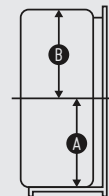

# AL1662

60" Adult Living Domeless Acrylic Shower - 2 PC. **RENOVATION FRIENDLY**

Measurements h 78-1/4" x w 60" x d 33" (One piece unit)  
 h 78-1/4" x w 60" x d 33" (Two piece unit)  
 Standard threshold height:  
 4" (Centre Drain) / 5" (End Drain)

Weight	160 lb / 72 kg (Weight may vary by options and configuration of unit)
Drain Location	End or centre drain

Product image and technical drawing may be shown with optional equipment.

Two and three piece bathware sections

A : 24-1/2" 622 mm  
 B : 54-1/4" 1378 mm

NO SEAT the shower comes with the self draining soap dishes/shelves in both corners of the shower (unless requested to be removed).  
 PHENOLIC SEAT the shower comes with the self draining soap dishes/shelves in both corners of the shower (unless requested to be removed).  
 MOULDED SEAT the self draining soap dishes/shelves are eliminated on the moulded seat side of the shower (unless requested to remain).