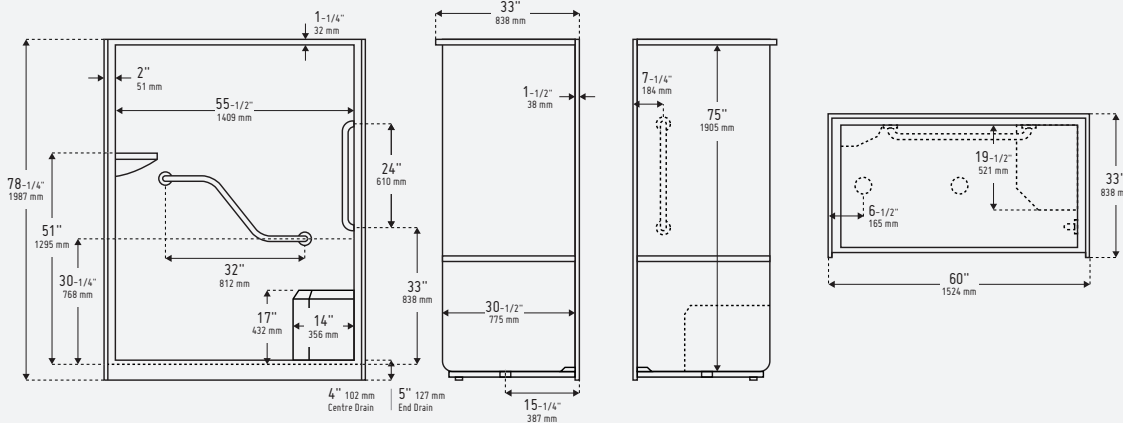

# AL1662

60" Adult Living Domeless Acrylic Shower - 2 PC. **RENOVATION FRIENDLY**

Measurements h 78-1/4" x w 60" x d 33" (One piece unit)  
 h 78-1/4" x w 60" x d 33" (Two piece unit)  
 Standard threshold height:  
 4" (Centre Drain) / 5" (End Drain)

Weight	160 lb / 72 kg (Weight may vary by options and configuration of unit)
Drain Location	End or centre drain

Product image and technical drawing may be shown with optional equipment.

Two and three piece bathware sections

A : 24-1/2" 622 mm  
 B : 54-1/4" 1378 mm

NO SEAT the shower comes with the self draining soap dishes/shelves in both corners of the shower (unless requested to be removed).  
 PHENOLIC SEAT the shower comes with the self draining soap dishes/shelves in both corners of the shower (unless requested to be removed).  
 MOULDED SEAT the self draining soap dishes/shelves are eliminated on the moulded seat side of the shower (unless requested to remain).

Model	Description - Renovation Friendly
AL1662 RD/LS;RD/NS; LD/RS,LD/NS; CD/LS;CD/RS; CD/NS	<ul style="list-style-type: none"> <li>- Description: 60" domeless acrylic shower</li> <li>- Standard Colour: white</li> <li>- Features: 1 x "S"-shaped powder coated stainless steel grab bar, 1 x 24" vertical powder coated stainless steel grab bar, white, smooth</li> <li>- Threshold Height: 4" centre drain, 5" end drain</li> <li>- Assembly: 2 pc. construction</li> <li>- Drain Location: end or centre drain</li> <li>- Moulded Seat: no seat, left seat or right seat</li> </ul>