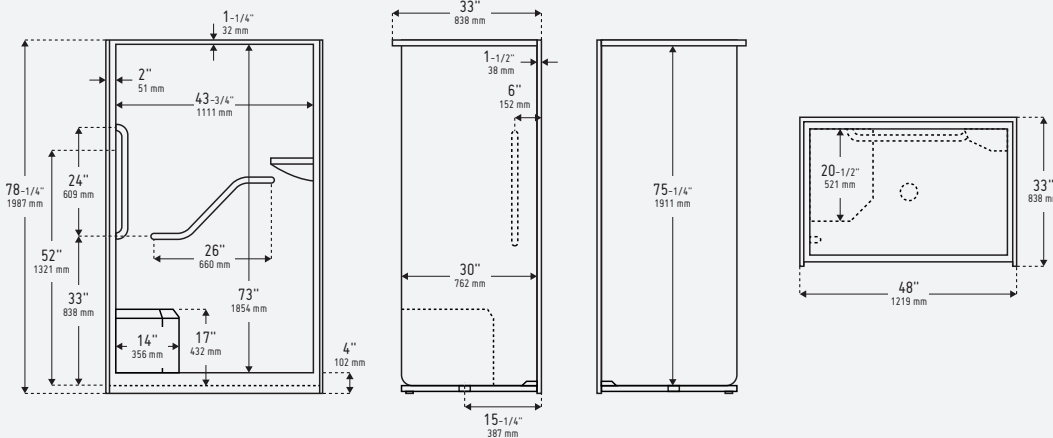

AL1648

48" Adult Living Domeless Acrylic Shower - 1 pc.

AL1642

48" Adult Living Domeless Acrylic Shower - 2 PC. **RENOVATION FRIENDLY**

Measurements h 78-1/4" x w 48" x d 33" (One piece unit)
h 78-1/4" x w 48" x d 33" (Two piece unit)
Standard threshold height: 4"

Weight 160 lb / 72 kg
(Weight may vary by options and configuration of unit)

Drain Location Centre drain

PRODUCT SPECIFICATIONS

- High quality, non-porous acrylic surface is easy to clean, germ and residue free
- Designed for aging in place applications
- Factory Installed smooth finish, powder coated white stainless steel grab bars (2) for safety and ease of shower entry and exit
- Available with moulded left seat, right seat or no seat
- Front ledge with drip lip
- Reinforced shower base provides added strength to unit
- Quality 2"/51 mm ABS drain with stainless steel strainer
- Self draining soap dishes/shelves
- Textured bottom
- Can be customized with a wide range of accessories and options

Product image and technical drawing may be shown with optional equipment.

Two and three piece bathware sections

A : 24-1/2" 622 mm
B : 53-1/2" 1359 mm

NO SEAT the shower comes with the self draining soap dishes/shelves in both corners of the shower (unless requested to be removed).
PHENOLIC SEAT the shower comes with the self draining soap dishes/shelves in both corners of the shower (unless requested to be removed).
MOULDED SEAT the self draining soap dishes/shelves are eliminated on the moulded seat side of the shower (unless requested to remain).