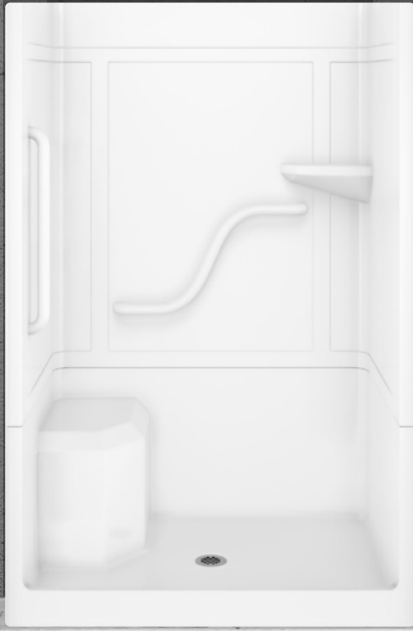

AL1648

48" Adult Living Domeless Acrylic Shower - 1 pc.

AL1642

48" Adult Living Domeless Acrylic Shower - 2 PC. **RENOVATION FRIENDLY**

Measurements h 78-1/4" x w 48" x d 33" (One piece unit)
h 78-1/4" x w 48" x d 33" (Two piece unit)
Standard threshold height: 4"

Weight 160 lb / 72 kg
(Weight may vary by options and configuration of unit)

Drain Location Centre drain

PRODUCT SPECIFICATIONS

- High quality, non-porous acrylic surface is easy to clean, germ and residue free
- Designed for aging in place applications
- Factory Installed smooth finish, powder coated white stainless steel grab bars (2) for safety and ease of shower entry and exit
- Available with moulded left seat, right seat or no seat
- Front ledge with drip lip
- Reinforced shower base provides added strength to unit
- Quality 2"/51 mm ABS drain with stainless steel strainer
- Self draining soap dishes/shelves
- Textured bottom
- Can be customized with a wide range of accessories and options

Product image and technical drawing may be shown with optional equipment.

Two and three piece bathware sections

A : 24-1/2" 622 mm
B : 53-1/2" 1359 mm

NO SEAT the shower comes with the self draining soap dishes/shelves in both corners of the shower (unless requested to be removed).
PHENOLIC SEAT the shower comes with the self draining soap dishes/shelves in both corners of the shower (unless requested to be removed).
MOULDED SEAT the self draining soap dishes/shelves are eliminated on the moulded seat side of the shower (unless requested to remain).

Model	Description - Renovation Friendly
AL1642 LS/RS/NS	<ul style="list-style-type: none"> - Description: 48" domeless acrylic shower - Standard Colour: white - Features: 1 x "S"-shaped powder coated stainless steel grab bar, 1 x 24" vertical powder coated stainless steel grab bar, white, smooth - Threshold Height: 4" - Assembly: 2 pc. construction - Drain Location: centre drain - Moulded Seat: no seat, left seat or right seat