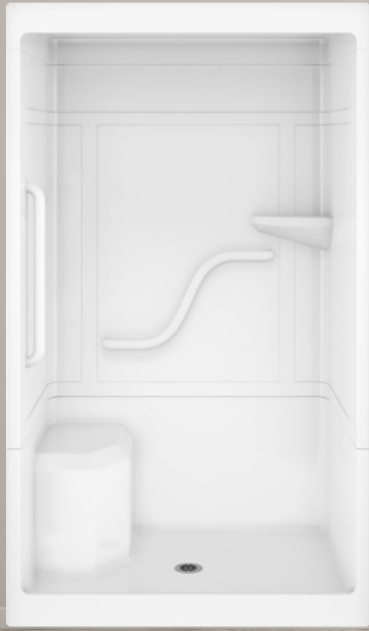

AL1648-D

48" Adult Living Acrylic Shower - 1 pc.

AL1643-D

48" Adult Living Acrylic Shower - 3 PC. RENOVATION FRIENDLY

Measurements h 85" x w 48" x d 31-1/2" (One piece unit)
h 85" x w 48" x d 33" (Three piece unit)
Standard threshold height: 4"

Weight 180 lb / 81 kg
(Weight may vary by options and configuration of unit)

Drain Location Centre drain

PRODUCT SPECIFICATIONS

- High quality, non-porous acrylic surface is easy to clean, germ and residue free
- Designed for aging in place applications
- Factory Installed smooth finish, powder coated white stainless steel grab bars (2) for safety and ease of shower entry and exit
- Available with moulded left seat, right seat or no seat
- Front ledge with drip lip
- Reinforced shower base provides added strength to unit
- Quality 2"/51 mm ABS drain with stainless steel strainer
- Self draining soap dishes/shelves
- Textured bottom
- Can be customized with a wide range of accessories and options

Product image and technical drawing may be shown with optional equipment.

One piece dimensions shown. For two and three piece shower and tubshower bathware units allow an extra 1-1/2" to the depth of the unit for the joint assembly.
NO SEAT the shower comes with the self draining soap dishes/shelves in both corners of the shower (unless requested to be removed).
PHENOLIC SEAT the shower comes with the self draining soap dishes/shelves in both corners of the shower (unless requested to be removed).
MOULDED SEAT the self draining soap dishes/shelves are eliminated on the moulded seat side of the shower (unless requested to remain).