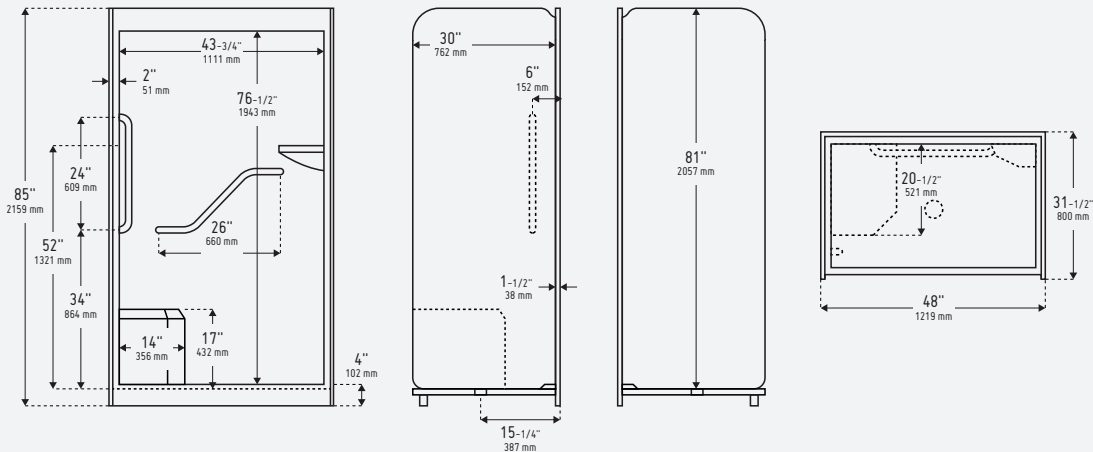

AL1648-D

48" Adult Living Acrylic Shower - 1 pc.

AL1643-D

48" Adult Living Acrylic Shower - 3 PC. RENOVATION FRIENDLY

Measurements h 85" x w 48" x d 31-1/2" (One piece unit)
h 85" x w 48" x d 33" (Three piece unit)
Standard threshold height: 4"

Weight 180 lb / 81 kg
(Weight may vary by options and configuration of unit)

Drain Location Centre drain

PRODUCT SPECIFICATIONS

- High quality, non-porous acrylic surface is easy to clean, germ and residue free
- Designed for aging in place applications
- Factory Installed smooth finish, powder coated white stainless steel grab bars (2) for safety and ease of shower entry and exit
- Available with moulded left seat, right seat or no seat
- Front ledge with drip lip
- Reinforced shower base provides added strength to unit
- Quality 2"/51 mm ABS drain with stainless steel strainer
- Self draining soap dishes/shelves
- Textured bottom
- Can be customized with a wide range of accessories and options

Product image and technical drawing may be shown with optional equipment.

One piece dimensions shown. For two and three piece shower and tubshower bathware units allow an extra 1-1/2" to the depth of the unit for the joint assembly.
NO SEAT the shower comes with the self draining soap dishes/shelves in both corners of the shower (unless requested to be removed).
PHENOLIC SEAT the shower comes with the self draining soap dishes/shelves in both corners of the shower (unless requested to be removed).
MOULDED SEAT the self draining soap dishes/shelves are eliminated on the moulded seat side of the shower (unless requested to remain).

Two and three piece bathware sections

A : 24-1/2" 622 mm
B : 53-1/2" 1359 mm
C : 7" 178 mm

1-1/2" 38 mm

Compliance Certifications meet or exceed the following specifications:

- CAN/ULC - S102.2 - M88 Flame Spread FRP laminate rating
- B45.5-11/IAPMO Z124-2011