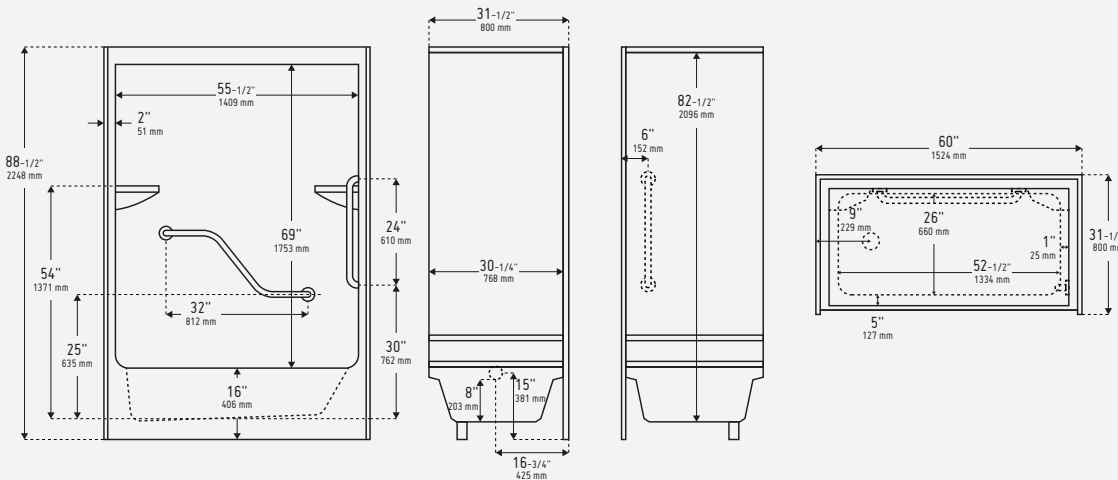

AL1560-D-LT

60" Adult Living Acrylic Low Threshold Tub Shower - 1 pc.

AL1563-D-LT

60" Adult Living Acrylic Low Threshold Tub Shower - **3 PC. RENOVATION FRIENDLY**

Measurements h 88-1/2" x w 60" x d 31-1/2" (One piece unit)
 h 88-1/2" x w 60" x d 33" (Three piece unit)
 Standard threshold height: 16"
 Slope of Backrest: 38°

Weight	155 lb / 70 kg (Weight may vary by options and configuration of unit)
Water Volume	45 gal / 170 l
Drain Location	Left or right end drain

PRODUCT SPECIFICATIONS

- High quality, non-porous acrylic surface is easy to clean, germ and residue free
- Designed for aging in place applications
- Factory Installed smooth finish, powder coated white stainless steel grab bars (2) for safety and ease of shower entry and exit
- Large tub area with ergonomic backrest
- Self draining soap dishes/shelves
- Reinforced shower base provides added strength to unit
- Designed to be installed on the existing sub-floor
- Optional 14" skirt height available (above floor rough-in not applicable)
- Can be customized with a wide range of accessories and options

Product image and technical drawing may be shown with optional equipment.

One piece dimensions shown. For two and three piece shower and tubshower bathware units allow an extra 1-1/2" to the depth of the unit for the joint assembly. Adding spa therapies and optional equipment (motors) may change products overall dimensions.

AL1560-D-LT

60" Adult Living Acrylic Low Threshold Tub Shower - 1 pc.

Model	Description
AL1560-D-LT LD/RD	<ul style="list-style-type: none"> - Description: 60" acrylic tubshower - Standard Colour: white - Features: 1 x "S"-shaped powder coated stainless steel grab bar, 1 x 24" vertical powder coated stainless steel grab bar, white, smooth - Threshold Height: 16" - Assembly: 1 pc. construction - Drain Location: left or right end drain - Slope of Backrest: 38°