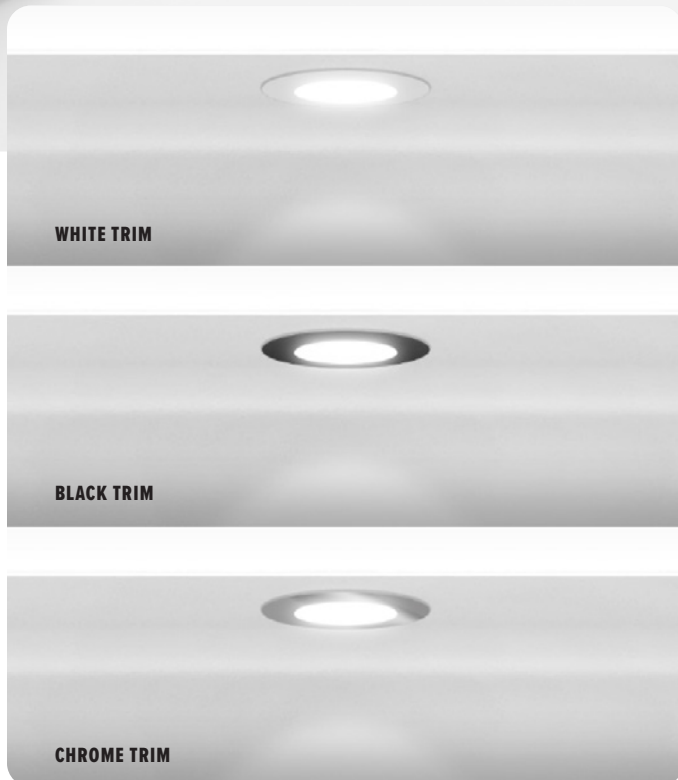

4" LED LIGHTS

The UltraThin 4" Recessed Luminaire fits Longevity Acrylics domed showers and tub showers. This recessed luminaire is dimmable, IC air tight rated, wet location approved and energy star rated.

Ambient temperature -40°C to 40°C / CRI: 80 / 120 Volt

9 Watt equivalent to 50 Watt halogen

Light Temperature (colour):

12 Watt equivalent to 65 Watt halogen

3000K standard

4000K optional

DIMENSIONS