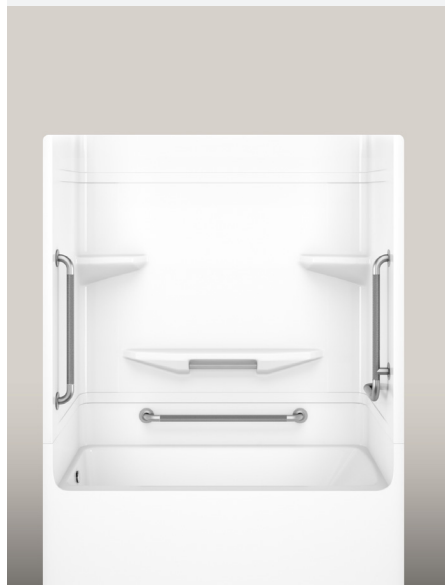

Discover our new
**LOW THRESHOLD
TUB SHOWERS.**

NEW

Low Threshold Tubshowers

If you're looking for a safer bathing option, Longevity Acrylics NEW low threshold tubshowers could be the ideal solution for your needs. A Longevity Acrylics low threshold tubshower has a minimal threshold height from the floor, allowing for easy access and a sleek appearance. Whether you are a senior with mobility challenges, or a young family looking for the added comfort while bathing your children, enjoy the accessibility and independence of bathing safely in the comfort of your own home.

Longevity Acrylics NEW low threshold tubshower is designed with a 16 in. threshold. A low threshold means easier access to your tubshower and lower risk of an accident. This tubshower is constructed of the highest grade 100% cast acrylic finish for beauty, durability, and ease of cleaning - and is backed by Longevity Acrylics Lifetime Warranty.

Horizon I-D-LT 1560-D-LT

Horizon II-D-LT 1563-D-LT

h 88-1/2" x w 60" x d 31-1/2" (1 pc. unit)

h 88-1/2" x w 60" x d 33" (3 pc. unit)

AL1560-LT

AL1562-LT

h 78-1/4" x w 60" x d 33" (1 pc. unit)

h 78-1/4" x w 60" x d 33" (2 pc. unit)

AL1560-D-LT

AL1563-D-LT

h 88-1/2" x w 60" x d 31-1/2" (1 pc. unit)

h 88-1/2" x w 60" x d 33" (3 pc. unit)

SC1560-LT

SC1562-LT

h 78-1/4" x w 60" x d 33" (1 pc. unit)

h 78-1/4" x w 60" x d 33" (2 pc. unit)