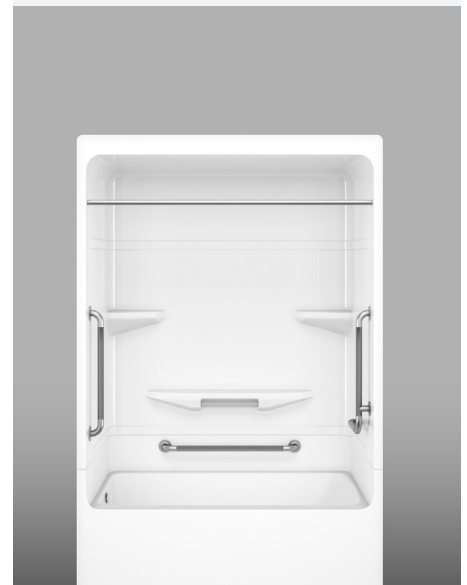

SC1560-D-LT

SC1563-D-LT

h 88-1/2" x w 60" x d 31-1/2" (1 pc. unit)

h 88-1/2" x w 60" x d 33" (3 pc. unit)