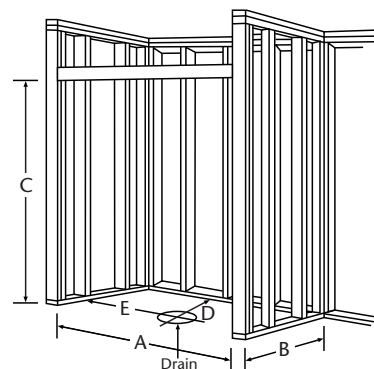

## Technical Data – Showers & Tubshowers

Model#	A Wide	B Deep	C High	Door Opening	D Drain	E Drain	Floor Dimension
2170	70"	36"	88"	60"	17 1/2"	11 1/2"	50" x 20"
2173	70"	37 1/2"	88"	60"	17 1/2"	11 1/2"	50" x 20"
9170	70"	36"	88"	60"	19"	35"	60" x 28"
9173	70"	37"	88"	60"	19"	35"	60" x 28"
2060	60"	32"	84"	51 1/2"	16"	8"	45" x 23"
2063	59 1/2"	32"	84"	51 1/2"	16"	8"	45" x 23"
9160	60"	32"	84"	51 1/2"	16"	7 3/8"	
9163	59 1/2"	32"	84"	51 1/2"	16"	7 3/8"	
9252	51"	36 1/2"	83"	43"	17"	26 1/4"	
9253	51"	36 1/2"	83"	43"	17"	25"	
2048	48"	32"	84"	40"	15"	24"	
2043	48"	32"	84"	40"	15 1/2"	24"	
9241	41"	36"	84"	32"	16"	20 1/2"	
8836 N	36"	34"	84"	29 1/2"	16"	18"	
8836	36"	30"	84"	29 1/2"	15"	18"	
2040 RF	41 1/4"	46 1/2"	79"	36" RF	11 1/2"	11 1/2"	
2042 RF	41 1/4"	46 1/2"	79"	36" RF	11 1/2"	11 1/2"	
2040 NA	41 1/4"	43 1/2"	79"	38" NA	12 1/2"	12 1/2"	
2042 NA	41 1/4"	43 1/2"	79"	38" NA	12 1/2"	12 1/2"	

**Please Note:**  
All Measurements  
are actual unit sizes.

## Technical Data – Whirlpool

Model #	A Wide	B Long	C High	Floor Dimension	D Drain Back	E Drain End	Water Capacity
6032	31 1/2"	60"	20"	41" x 19"	16"	8 1/2"	45 Gal.
6032 A	32"	60"	20"	41" x 20"	16"	7"	45 Gal.
6036	36"	60"	19"	41" x 19"	16 1/2"	8 1/2"	50 Gal.
7236	36"	72"	20"	49" x 22"	18"	8 1/2"	60 Gal.
7238	38"	72 1/2"	20 1/2"	52" x 20 1/2"	19"	11 1/2"	70 Gal.
6042	42"	60"	20"	40" x 23"	21"	8"	60 Gal.
6642	42"	66"	20"	42" x 24"	21"	8"	65 Gal.
6938	38"	69"	21"	45" x 35"	CENTRE DRAIN 8 3/4"	34 1/2"	70 Gal.
7242	42"	72"	20"	44" x 25"	CENTRE DRAIN 9"	36"	70 Gal.
5454 C	54"	54"	20"	43" x 22"	CENTRE DRAIN 12"	38"	60 Gal.
6063 C	60"	60"	20"	45" x 24"	CENTRE DRAIN 11 1/2"	42"	70 Gal.
7244	44"	72"	22"	48" x 24"	CENTRE DRAIN 12"	36"	75 Gal.
7260	60"	72"	22"	48" x 35"	CENTRE DRAIN 30"	39"	80 Gal.