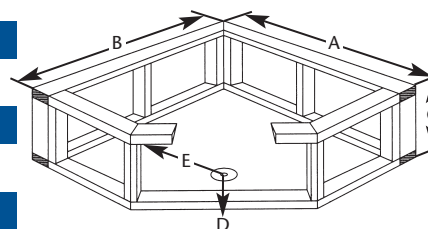

Framing – Corner Bathtub

LONGEVITY
ACRYLICS INC