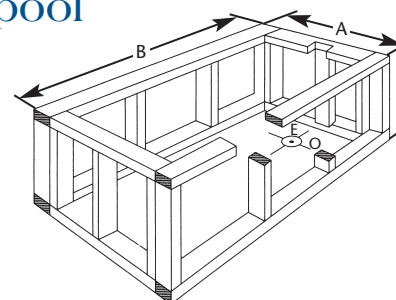

Technical Data – Whirlpool

Model #	A Wide	B Long	C High	Floor Dimension	D Drain Back	E Drain End	Water Capacity
6032	31 1/2"	60"	20"	41" x 19"	16"	8 1/2"	45 Gal.
6032 A	32"	60"	20"	41" x 20"	16"	7"	45 Gal.
6036	36"	60"	19"	41" x 19"	16 1/2"	8 1/2"	50 Gal.
7236	36"	72"	20"	49" x 22"	18"	8 1/2"	60 Gal.
7238	38"	72 1/2"	20 1/2"	52" x 20 1/2"	19"	11 1/2"	70 Gal.
6042	42"	60"	20"	40" x 23"	21"	8"	60 Gal.
6642	42"	66"	20"	42" x 24"	21"	8"	65 Gal.
6938	38"	69"	21"	45" x 35"	CENTRE DRAIN 8 3/4"	34 1/2"	70 Gal.
7242	42"	72"	20"	44" x 25"	CENTRE DRAIN 9"	36"	70 Gal.
5454 C	54"	54"	20"	43" x 22"	CENTRE DRAIN 12"	38"	60 Gal.
6063 C	60"	60"	20"	45" x 24"	CENTRE DRAIN 11 1/2"	42"	70 Gal.
7244	44"	72"	22"	48" x 24"	CENTRE DRAIN 12"	36"	75 Gal.
7260	60"	72"	22"	48" x 35"	CENTRE DRAIN 30"	39"	80 Gal.

Framing Rectangular Bathtub