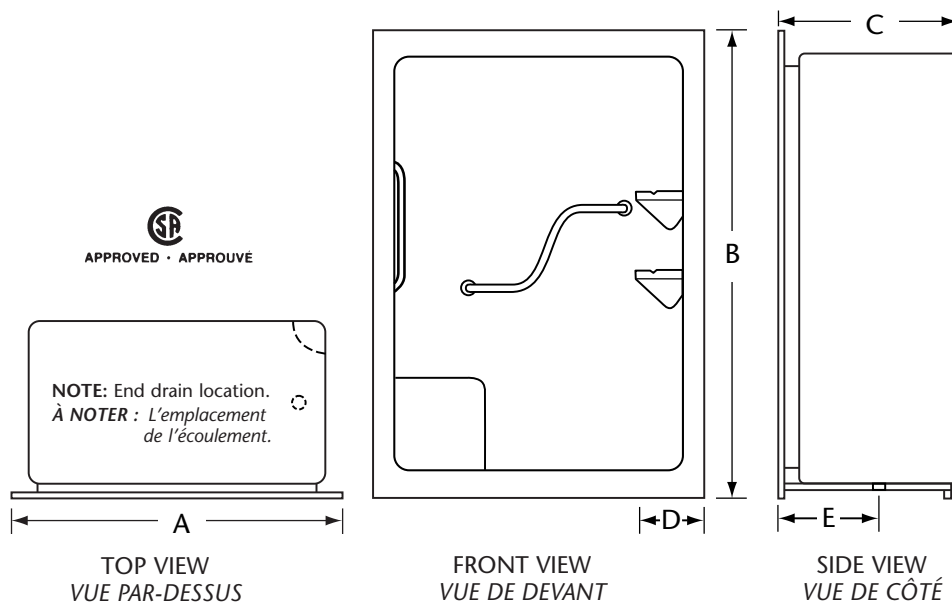

LONGEVITY

Solo

Model AL9161 60" Acrylic Shower
Modèle AL9161 Douche en acrylique de 60"

Quality products designed with our customers needs in mind.

Solo

Model/Modèle AL9161

60" Acrylic Shower / Douche en acrylique de 60"

Dimensions

A 60" – 152.4 cm

B 84" – 213.4 cm

C 32" – 81.3 cm

D 7³/₈" – 18.7 cm

E 17" – 43.2 cm

Weight/Poid: 185 lbs – 84 kgs

Seat Dimensions

Dimension du siège

High/Hauteur: 18¹/₂" – 47.0 cm

Deep/Profondeur: 20¹/₂" – 52.1 cm

Wide/Largeur: 14¹/₂" – 36.8 cm

PRODUCT SPECIFICATIONS

Standard Equipment

- Manufactured with thick durable acrylic
- Front ledge with drip lip
- Reinforced shower base
- Two white safety grab bars
- Shower drain included
- Self draining soap dishes/shelves

- Couche épaisse d'acrylique durable
- Rebord avant permettant l'écoulement
- Base renforcée
- Deux barres d'appui blanche
- Tuyeau d'écoulement compris
- Deux grand portes-savons/tablettes auto videur