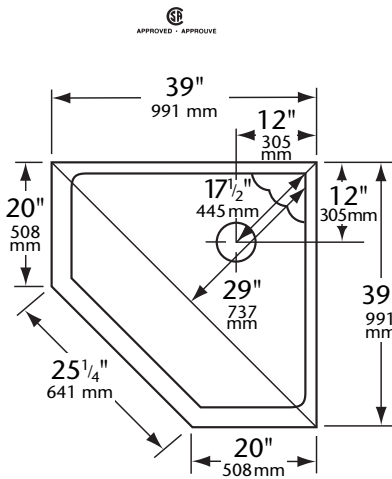

Quinte

Model A38 NA 38" Neo Angle Acrylic Corner Shower

Modèle A38 NA Douche en acrylique de 38" en coin avec devant en angle

Quality products designed with our customers needs in mind.

Front View
Vue de devant

Top View
Vue par-dessus

Weight/Poid: 100lbs – 45kgs

Door Width/
Largeur de porte: 38" – 965mm

PRODUCT SPECIFICATIONS

Standard Equipment

- Manufactured with thick durable acrylic
 - Reinforced shower base
 - Quality 2" (51mm) drain with stainless steel strainer
 - Three large self draining soap dishes
- Doors not included but available through Longevity**

Optional Features

- Available with special care options
- 38" (965 mm) Neo angle shower doors
- Grab bars

Standard Colours

- White
- Bone
- Biscuit

Designer colours available and in stock.

Warranty

LONGEVITY products are covered by a comprehensive limited warranty. We reserve the right to make improvements and changes without notice or liability.

Matériel Optionnel

- Offert avec options de soins spéciaux
- Porte de douche de 39" (991mm)
- Barres d'appui

Couleurs Standard

- Blanc
- Os
- Biscuit

Plusieurs couleurs à la mode disponibles et en magasin