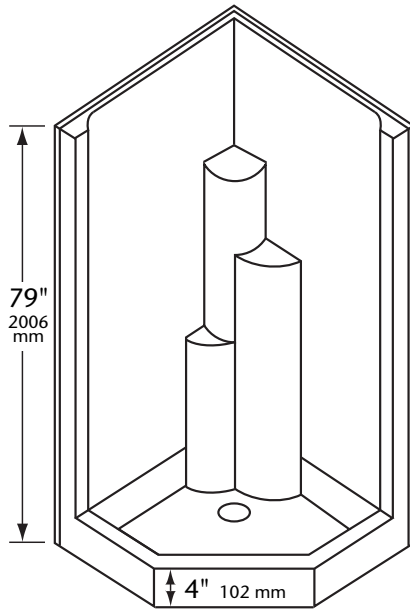

Quinte

Model A38 NA 38" Neo Angle Acrylic Corner Shower

Modèle A38 NA Douche en acrylique de 38" en coin avec devant en angle

Quality products designed with our customers needs in mind.

Front View
Vue de devant

Top View
Vue par-dessus

Weight/Poid: 100lbs – 45kgs

Door Width/
Largeur de porte: 38" – 965mm

PRODUCT SPECIFICATIONS

Standard Equipment

- Manufactured with thick durable acrylic
 - Reinforced shower base
 - Quality 2" (51mm) drain with stainless steel strainer
 - Three large self draining soap dishes
- Doors not included but available through Longevity**

Optional Features

- Available with special care options
- 38" (965 mm) Neo angle shower doors
- Grab bars

Standard Colours

- White
- Bone
- Biscuit

Designer colours available and in stock.

Warranty

LONGEVITY products are covered by a comprehensive limited warranty. We reserve the right to make improvements and changes without notice or liability.

Matériel Optionnel

- Offert avec options de soins spéciaux
- Porte de douche de 39" (991mm)
- Barres d'appui

Couleurs Standard

- Blanc
- Os
- Biscuit

Plusieurs couleurs à la mode disponibles et en magasin