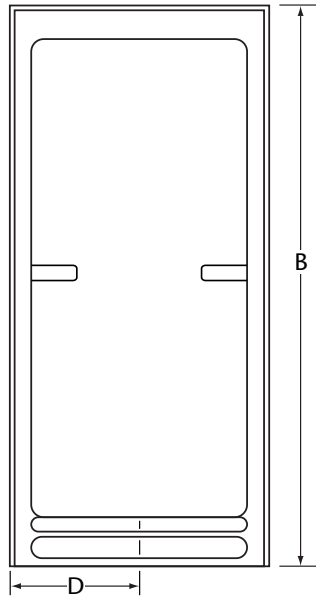

LONGEVITY

Harvest

Model 9241 41" Acrylic Shower
Modèle 9241 Douche en acrylique de 41"

Quality products designed with our customers needs in mind.

Harvest

Model/Modèle 9241

41" Acrylic Shower / Douche en acrylique de 41"

TOP VIEW
VUE PAR-DESSUS

FRONT VIEW
VUE DE DEVANT

SIDE VIEW
VUE DE CÔTÉ

Dimensions

A 41" – 104.1 cm

B 84" – 213.4 cm

C 36" – 91.4 cm

D 20 1/2" – 52.1 cm

E 20" – 50.8 cm

Weight/Poid: 120 lbs – 54.4 kgs

Door Width/
Largeur de porte: 32" – 81.3 cm

PRODUCT SPECIFICATIONS

Standard Equipment

- Manufactured with thick durable acrylic
- Front ledge with drip lip
- Reinforced shower base
- Shower drain included
- Self draining soap dishes/shelves