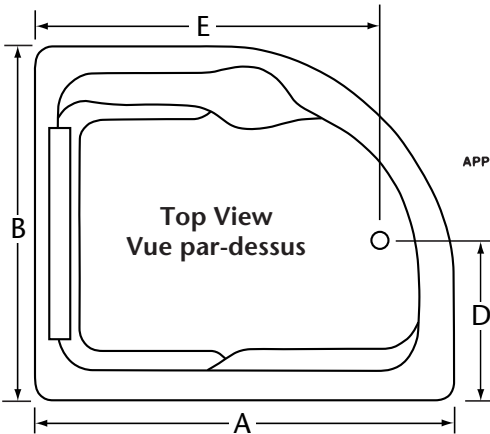

## Luxury

Model 7260 72" Acrylic Corner Tub  
Modèle 7260 Bain de coin en acrylique 72"

*Quality products designed with our customers needs in mind.*

### Dimensions

A 72" - 182.9 cm	D 30" - 76.2 cm
B 60" - 152.4 cm	E 59" - 149.9 cm
C 22" - 55.9 cm	