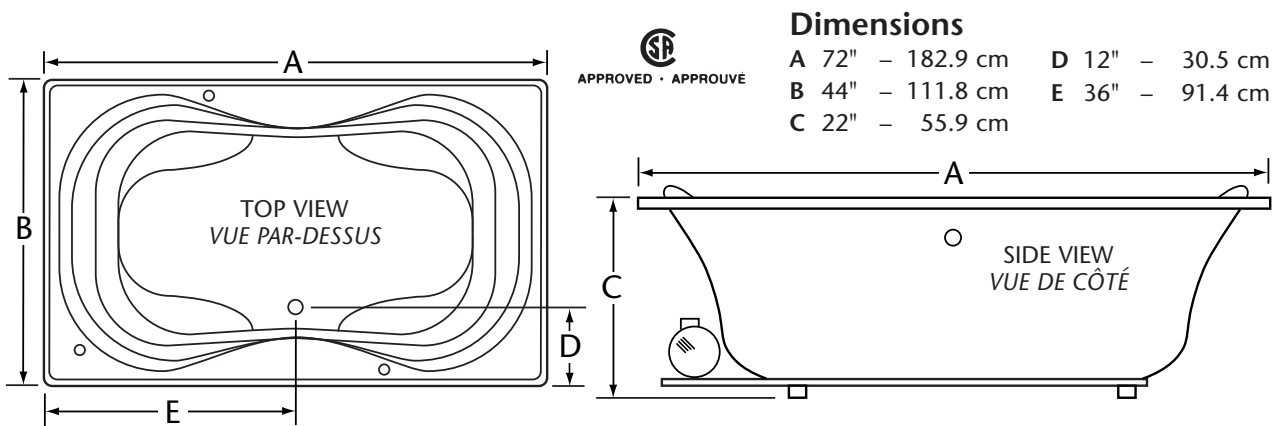

Exquisite

Model/Modèle 7244

72" Acrylic Hourglass Tub / Bain sablier en acrylique 72"

PRODUCT SPECIFICATIONS

7244

Luxury 6' Acrylic Hourglass Bathtub. Accommodates 2 people. Bathtub only.

W7244-6

Luxury 6' Acrylic Whirlpool Bath, six adjustable jets, two air controls, 3/4 hp. pump, with tub mounted on/off switch and integrated timer.

Therapeutic

T7244

Longevity Therapeutic with 12 quality air jets, 1 hp. blower & in line heater, with tub mounted electronic control.

Combination Whirlpool Therapeutic

WT7244-6

6' Acrylic Tub with Therapeutic System complete with six jet whirlpool system including 3/4 hp. pump, two air controls and multi function electronic switch, as above.

Note: 1. For therapeutic, add 1" (2.5 cm) to dimension C.
2. When installing combo, space for two motors must be considered.

Optional Equipment:

- Additional jets
- Grab Bars
- Plated trim packages

Standard Colours

- Biscuit, Bone, White, Grey
- Designer colours available and in stock

Warranty

LONGEVITY products are covered by a comprehensive limited warranty. We reserve the right to make improvements and changes without notice or liability.

CARACTÉRISTIQUES DU PRODUIT

7244

Bain sablier de luxe 6' en acrylique. Convient pour 2 personnes. Bain seulement.

W7244-6

Bain tourbillon de luxe de 6' en acrylique avec 6 jets ajustables, 2 boutons pour le contrôle de l'air, une pompe de 3/4 cheval-vapeur et un interrupteur électronique et minuterie intégré monté sur le bain.

Thérapeutique

T7244

Bain thérapeutique Longevity avec 12 jets à air ajustables, une chauffeuse encastrée, un ventilateur d'un cheval-vapeur et un boîtier de commande électronique monté sur le bain.

Combinaison bain tourbillon-bain thérapeutique

WT7244-6

Bain en acrylique de 6' avec système thérapeutique tel que décrit ci-haut. Celui-ci est équipé de 6 jets à tourbillons, d'une pompe de 3/4 cheval-vapeur, de 2 boutons pour le contrôle de l'air et d'un interrupteur électronique multi-fonctionnel.

A noter : 1. Pour système thérapeutique, ajouter 1" (2.5 cm) à la dimension C.

2. Lorsqu'on installe le modèle combinaison, il faut considérer l'emplacement des deux moteurs.

Équipement et accessoires optionnels:

- Jets additionnels
- Barres de soutien
- Moulures plaquées

Couleurs Standard

- Biscuit, Os, Blanc, Gris
- Couleurs à la mode disponibles et en magasin

Garantie

Les produits Longevity sont garantis de façon conditionnelle. Nous nous réservons le droit et la discrétion d'améliorer ou de modifier nos produits sans avis au préalable.

LONGEVITY
ACRYLICS INC