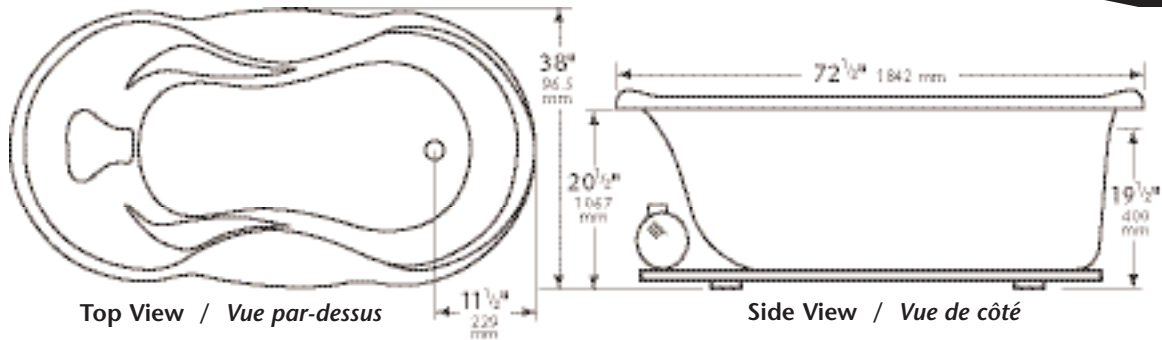

PRODUCT SPECIFICATIONS

7238 – Tub

Quality 6' acrylic bathtub with end drain.

W7238-4 – Whirlpool Bath

Whirlpool bath with 4 jets, colour co-ordinated, 3/4 hp. pump, safety suction fitting, 2 air controls, and tub mounted on/off switch and integrated timer.

W7238-6 – Whirlpool Bath

Luxury Whirlpool bath with 6 jets, colour co-ordinated, 3/4 hp. pump, safety suction fitting, 2 air controls, and tub mounted on/off switch and integrated timer.

T7238 – Therapeutic

Longevity therapeutic with 12 quality air jets, 1 hp. blower and tub mounted electronic control on/off, speed up/down, and wave cycle. Therapeutic: Tub height becomes 22".

WT7238-6

Combinaison Whirlpool Therapeutic

Whirlpool tub with therapeutic system as above complete with six jet whirlpool system including 3/4 hp. pump, 2 air controls and multi function electronic switch to control both systems. Includes air on/off, speed up/slow down, wave cycle and whirlpool on/off. Therapeutic: Tub height becomes 22".

Note: When installing combo, space for 2 motors must be considered.

Optional Equipment

- Plated trim packages
- In-line heater
- Grab Bars
- Additional Jets
- Chromotherapy

Standard Colours

- Bone • White • Biscuit
- Designer colours available and in stock

Warranty

LONGEVITY products are covered by a comprehensive limited warranty. We reserve the right to make improvements and changes without notice or liability.

CARACTÉRISTIQUES DU PRODUIT

7238 – Bain

Bain de qualité de 6' en acrylique avec drain de renvoi-d'eau au bout.

W7238-4 – Bain tourbillon

Bain tourbillon avec 4 jets, couleurs coordonnées, pompe de 3/4 cheval-vapeur, plaque de succion de sécurité, 2 soupapes de régulation d'air et un boîtier de commande électronique et minuterie intégré monté sur le bain.

W7238-6 – Bain tourbillon

Bain tourbillon de luxe avec 6 jets, couleurs coordonnées, pompe de 3/4 cheval-vapeur, plaque de succion de sécurité, 2 soupapes de régulation d'air et un boîtier de commande électronique et minuterie intégré monté sur le bain monté sur le bain.

T7238 – Thérapeutique

Bain thérapeutique Longevity avec 12 jets à air, un ventilateur d'un cheval-vapeur, un boîtier de commande électronique thérapeutique monté sur le bain qui contrôle l'interrupteur, la vitesse et le cycle de la vague. Thérapeutique : La hauteur devient 22".

WT7238-6

Combinaison bain tourbillon – bain thérapeutique

Bain tourbillon avec un système thérapeutique tel que décrit ci-haut avec système tourbillon à 6 jets incluant une pompe de 3/4 cheval-vapeur, un bouton de réglage pour le contrôle de l'air, un interrupteur électronique multi-fonctionnel pour le contrôle des deux systèmes. Ce bain est équipé d'un interrupteur pour l'entrée de l'air, d'un régulateur de vitesses, d'un régulateur des cycles de vague et d'un interrupteur pour le bain tourbillon. Thérapeutique : La hauteur devient 22".

A noter : Lorsqu'on installe le modèle combinaison, il faut considérer l'emplacement des deux moteurs.