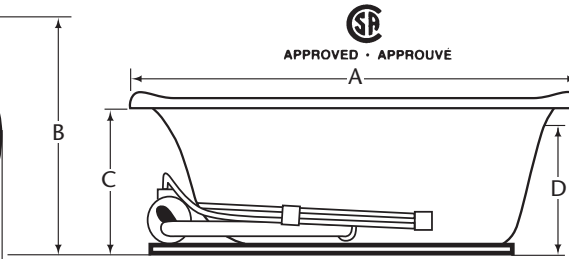

LONGEVITY

Oasis

Model 7238 6' Acrylic Tub
Modèle 7238 Bâin en acrylique de 6'

Quality products designed with our customers needs in mind.

Oasis

Model/Modèle 7238

6' Acrylic Tub / Bain en acrylique de 6'

Dimensions

A 72 1/2" – 184.2 cm

B 38" – 96.5 cm

C 20 1/2" – 52.1 cm

D 19 1/2" – 49.5 cm

E 11 1/2" – 29.2 cm

Weight/Poid: 120 lbs – 54.4 kgs

Inside Tub Dimension/
Grandeur à l'intérieur du bain:
52" x 20 1/2" (132.1 cm x 52.1 cm)

PRODUCT SPECIFICATIONS

7238 – Tub

Quality 6' acrylic bathtub with end drain.

W7238-4 – Whirlpool Bath

Whirlpool bath with 4 jets, 4 mini-back massage jets, colour co-ordinated, 3/4 hp. pump, safety suction fitting, 2 air controls, and tub mounted on/off switch and integrated timer.