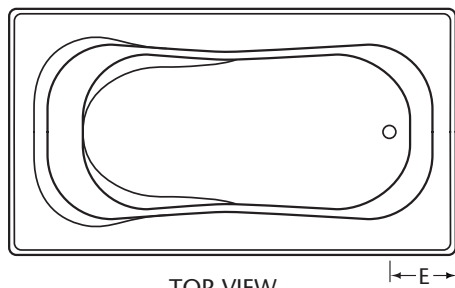

Ambassador

Model/Modèle 7236

6' Acrylic Tub / Bain en acrylique de 6'

TOP VIEW
VUE PAR-DESSUS