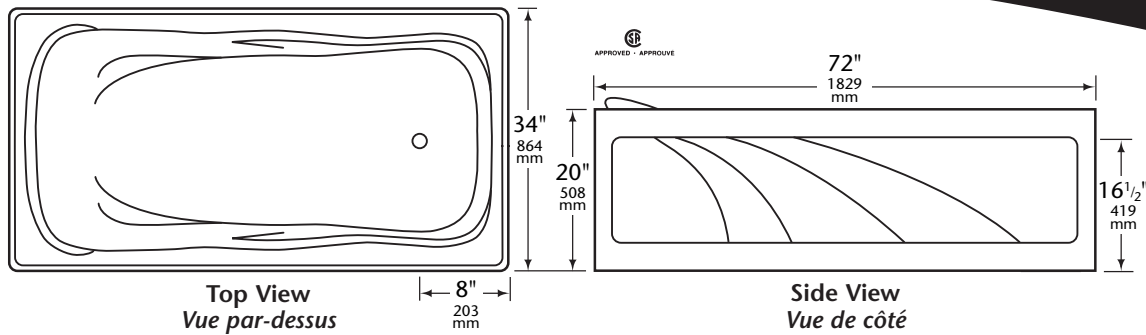

Advantage II

Model 7234S 6' Acrylic Tub with Skirt
Modèle 7234S Bain en acrylique de 6' avec jupe

Quality products designed with our customers needs in mind.

PRODUCT SPECIFICATIONS

7234S – Tub

Quality 6' acrylic bathtub with integral skirt and end drain. Removable access panel for whirlpool and/or therapeutic bath. Tiling flange included.