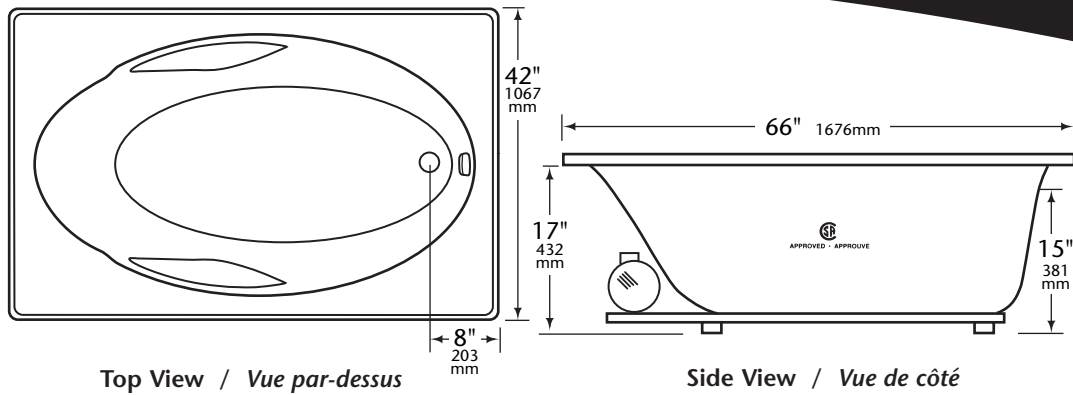

Sapphire

Model 6642 5 1/2' Acrylic Oval Tub
Modèle 6642 Bain en acrylique oval de 5 1/2'

Quality products designed with our customers needs in mind.

Top View / Vue par-dessus

Side View / Vue de côté

PRODUCT SPECIFICATIONS