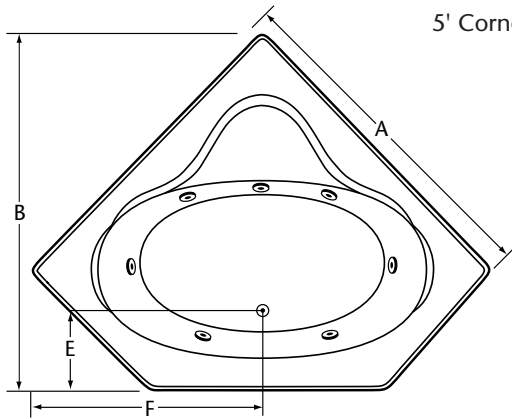

## Acquisition

Model 6063-C 5' Corner Tub  
Modèle 6063-C Bain en coin de 5'

*Quality products designed with our customers needs in mind.*

## Model/Modèle 6063-C

5' Corner Tub / Bain tourbillon en coin de 5'

TOP VIEW  
VUE PAR-DESSUS

FRONT VIEW  
VUE DE DEVANT

### Dimensions

A	60"	-	137.2 cm
B	63"	-	146.1 cm
C	20"	-	50.8 cm
D	13 1/2"	-	40.6 cm
E	11 1/2"	-	30.5 cm
F	42"	-	96.5 cm
G	84"	-	193.0 cm

Note: For therapeutic, add 1" to dimension C.

Noter : Pour système thérapeutique, ajouter 1" à la dimension C.

### 6063-C – Tub

Quality 5' acrylic corner bathtub with centre drain and seat. Large bath can accommodate two people.