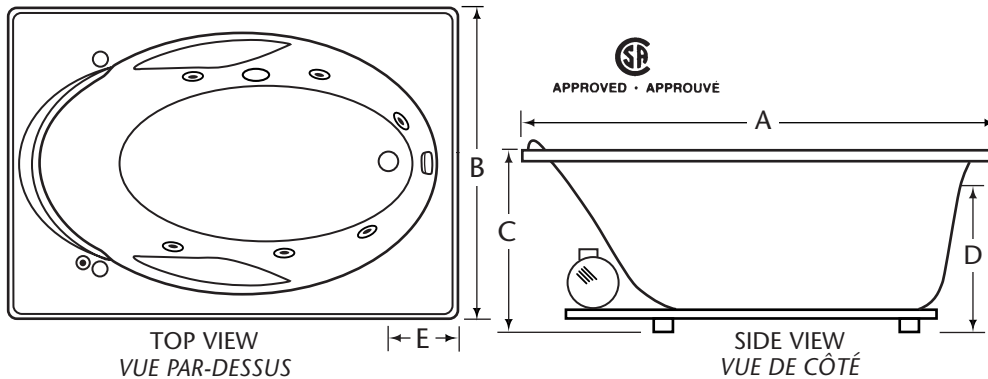

LONGEVITY

Opal

Model 6042 5' Oval Acrylic Tub
Modèle 6042 Bain en acrylique ovale de 5'

Quality products designed with our customers needs in mind.

Opal

Model/Modèle 6042

5' Oval Acrylic Tub / Bain en acrylique ovale de 5'

Dimensions

A	60"	-	152.4 cm
B	42"	-	106.7 cm
C	20"	-	50.8 cm
D	16 1/2"	-	41.9 cm
E	8"	-	20.3 cm

PRODUCT SPECIFICATIONS

6042 – Tub

Quality 5' acrylic bathtub with end drain.

W6042-4 – Whirlpool Bath

Whirlpool bath with 4 jets, colour co-ordinated, 3/4 hp. pump, safety suction fitting, 2 air controls, and tub mounted on/off switch.