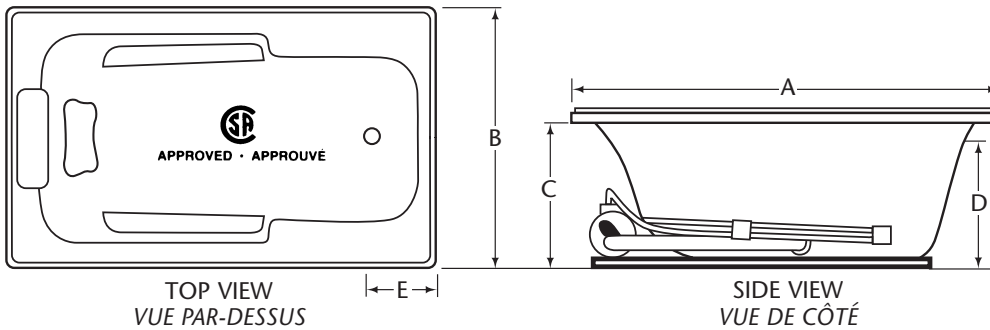

LONGEVITY

Serenity

Model 6036 5' acrylic whirlpool
Modèle 6036 Bain tourbillon en acrylique de 5'

Quality products designed with our customers needs in mind.

Serenity

Model/Modèle 6036

5' Acrylic Whirlpool / Bain tourbillon en acrylique 5'

Dimensions

A 60" – 152.4 cm

B 36" – 91.4 cm

C 19" – 48.3 cm

D 16 1/2" – 41.9 cm

E 8 1/2" – 21.6 cm

Weight/Poid: 100 lbs – 45.4 kgs

Inside Tub Dimension/
Grandeur à l'intérieur du bain:
44" x 20.5" (111.8 cm x 52.1 cm)