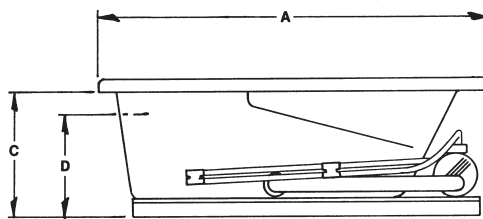

Dimensions

| | | | |
|---|---------|---|----------|
| A | 60" | - | 152.4 cm |
| B | 32" | - | 81.3 cm |
| C | 19" | - | 48.3 cm |
| D | 16 1/2" | - | 41.9 cm |
| E | 8 1/2" | - | 21.6 cm |

Weight/Poid: 100 lbs - 45.4 kgs

Inside Tub Dimension/
Grandeur à l'intérieur du bain:
42" x 20" (106.7 cm x 50.8 cm)

TOP VIEW
VUE PAR-DESSUS

SIDE VIEW
VUE DE CÔTÉ

PRODUCT SPECIFICATIONS

6032 - Tub

Quality 5' acrylic bathtub with end drain.