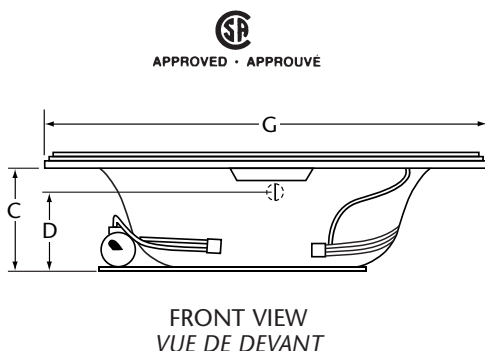

LONGEVITY

Aston

Model 5454-C 4 1/2' Corner Tub
Modèle 5454-C Bain en coin de 4 1/2'

Quality products designed with our customers needs in mind.

Aston

Model/Modèle 5454-C

4 1/2' Corner Tub / Bain tourbillon en coin de 4 1/2'

Dimensions

| | | | |
|---|---------|---|----------|
| A | 54" | - | 137.2 cm |
| B | 57 1/2" | - | 146.1 cm |
| C | 19 1/2" | - | 49.5 cm |
| D | 16" | - | 40.6 cm |
| E | 12" | - | 30.5 cm |
| F | 38" | - | 96.5 cm |
| G | 76" | - | 193.0 cm |

Weight/Poid: 110 lbs

Inside Tub Dimension/
Grandeur à l'intérieur
du bain: 46" x 23"
(116.8 cm x 58.4 cm)

PRODUCT SPECIFICATIONS

5454-C – Tub

Quality 4 1/2' acrylic corner bathtub with centre drain and seat.