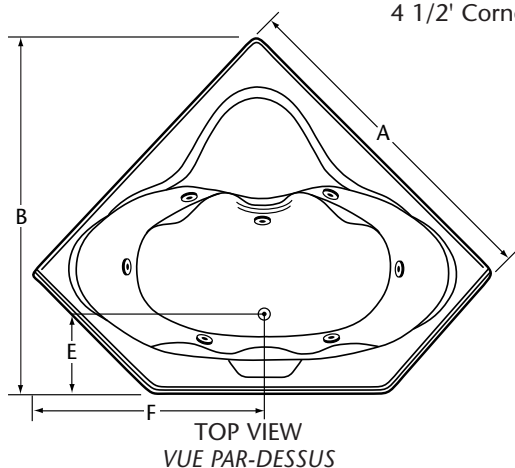

LONGEVITY

Aston

Model 5454-C 4 1/2' Corner Tub
Modèle 5454-C Bain en coin de 4 1/2'

Quality products designed with our customers needs in mind.

Aston

Model/Modèle 5454-C

4 1/2' Corner Tub / Bain tourbillon en coin de 4 1/2'

Dimensions

| | | | |
|---|---------|---|----------|
| A | 54" | - | 137.2 cm |
| B | 57 1/2" | - | 146.1 cm |
| C | 19 1/2" | - | 49.5 cm |
| D | 16" | - | 40.6 cm |
| E | 12" | - | 30.5 cm |
| F | 38" | - | 96.5 cm |
| G | 76" | - | 193.0 cm |

Weight/Poid: 110 lbs

Inside Tub Dimension/
Grandeur à l'intérieur
du bain: 46" x 23"
(116.8 cm x 58.4 cm)

PRODUCT SPECIFICATIONS

5454-C – Tub

Quality 4 1/2' acrylic corner bathtub with centre drain and seat.