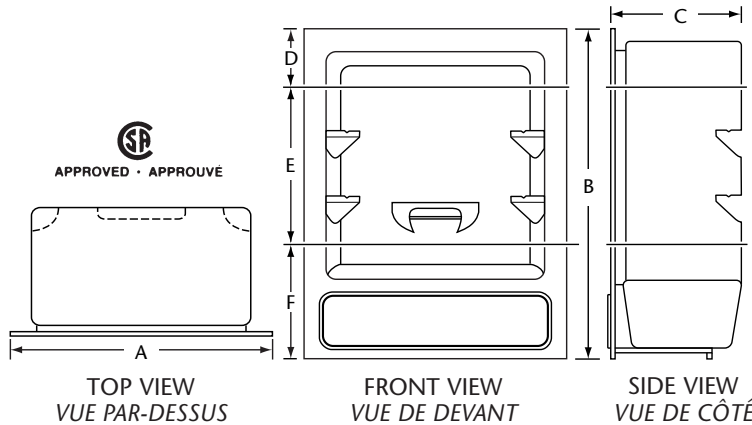

LONGEVITY

Avalanche

Model 2173 3 piece 70" Acrylic Tubshower
Modèle 2173 Bain-douche en acrylique 3 pièce de 70"

Quality products designed with our customers needs in mind.

Avalanche

Model/Modèle 2173

3 piece 70" Acrylic Tubshower / Bain-douche en acrylique 3 pièces de 70"

Dimensions

- A 70" – 177.8 cm
- B 88" – 223.5 cm
- C 37 1/2" – 95.3 cm
- D 12 3/4" – 32.4 cm
- E 48 3/4" – 123.8 cm
- F 26 3/4" – 67.9 cm

Weight/Poid: 225 lbs – 102.1 kgs

Door Width/
Largeur de la porte: 60" (152.4 cm)

Inside Tub Dimension/
Grandeur à l'intérieur du bain: 50" x 20"
(127 cm x 50.8 cm)

PRODUCT SPECIFICATIONS

L2173/R2173 – Tubshower

- Manufactured of thick durable acrylic
- Leak proof joints are easy to assemble – No caulking required
- Large tub area
- Sloped back rest
- Full drip features
- Acrylic towel bar
- Self-draining product shelves

NOTE: When installing combo, space for 2 motors must be considered. Dimension A becomes 76" (193 cm).

Optional Equipment

- Plated trim
- Available with special care options 

Standard Colours

- Bone • White • Grey • Biscuit
- Designer colours available and in stock