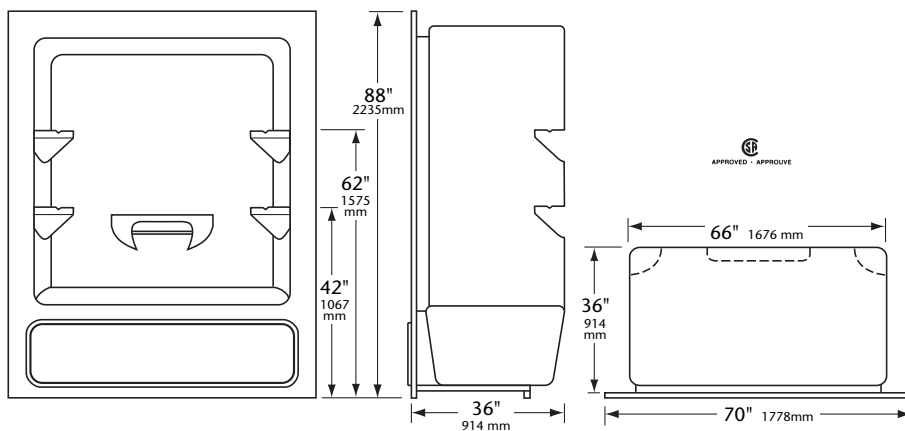

Everest II

Model 2170 70" Acrylic Tubshower

Modèle 2170 Bain-douche en acrylique de 70"

Quality products designed with our customers needs in mind.

Front View
Vue de devant

Side View
Vue de côté

Top View
Vue par-dessus

Weight/Poid: 220lbs – 99.8kgs

Door Width/
Largeur de porte: 60" – 1524mm

Inside Tub Dimension/
Grandeur à l'intérieur du bain:
50" x 20" (1270 mm x 508 mm)

Doors available through
Longevity Acrylics Inc.

PRODUCT SPECIFICATIONS

L2170/R2170 – Tubshower

- Manufactured of thick durable acrylic
- Large tub area
- Sloped back rest
- Full drip features
- Acrylic towel bar
- Self-draining product shelves

WL2170-6/WR2170-6 – Whirlpool Bath