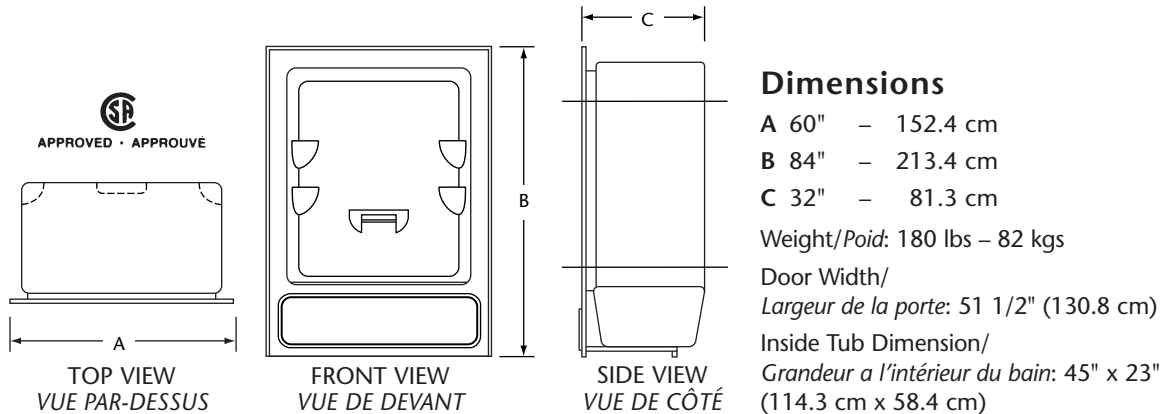

LONGEVITY

Essentia

Model 2060 60" acrylic tubshower
Modèle 2060 Bain-douche en acrylique de 60"

Quality products designed with our customers needs in mind.

Essentia

Model/Modèle 2060

60" Acrylic tubshower / Bain-douche en acrylique de 60"

PRODUCT SPECIFICATIONS

L2060/R2060 – Tubshower

- Manufactured of thick durable acrylic
- Large tub area
- Sloped back rest
- Full drip features
- Acrylic grab/towel bar
- Self-draining product shelves

WL2060-6/WR2060-6 – Whirlpool Bath

NOTE: When installing combo, space for 2 motors must be considered. Dimension C becomes 33".

Optional Equipment

- Plated trim
- Available with special care options 

Standard Colours

- Bone • White • Grey • Biscuit
- Designer colours available and in stock

CARACTÉRISTIQUES DU PRODUIT

L/R2060 – Bain-douche

- Fabriqué d'acrylique épais durable
- Grande surface de bain
- Appui-dos en pente
- Égouttement parfait
- Tablettes pratiques qui s'égoutte
- Barre d'appuis et serviette en acrylique