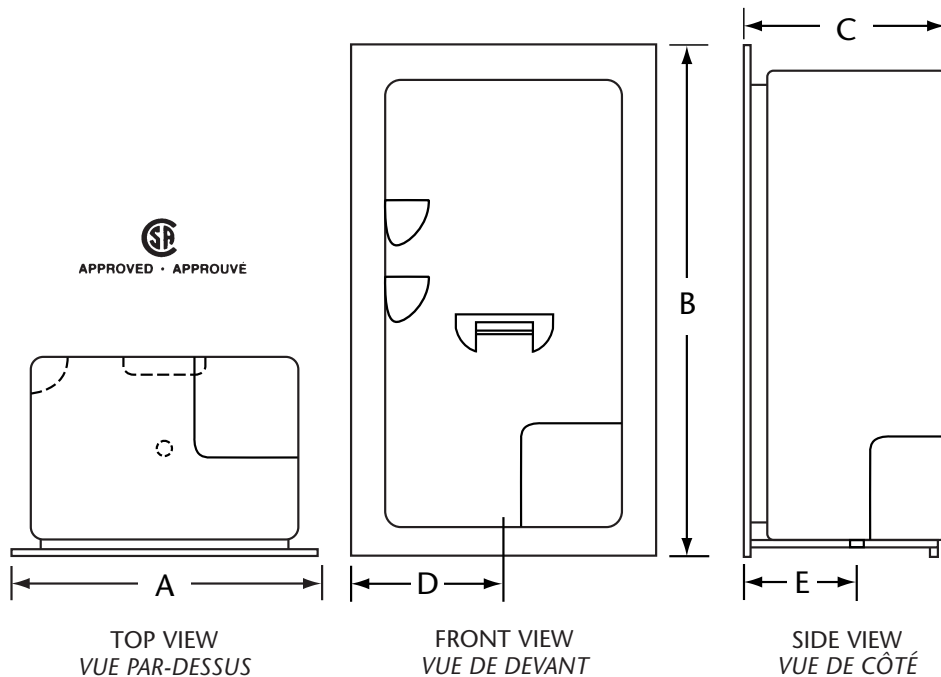

LONGEVITY

Waterford

Model 2048 48" Acrylic Shower
Modèle 2048 Douche en acrylique de 48"

Quality products designed with our customers needs in mind.

Waterford

Model/Modèle 2048

1 piece 48" acrylic shower / Douche en acrylique 1 pièce 48"

Dimensions

A	48"	-	121.9 cm
B	84"	-	213.4 cm
C	32"	-	81.3 cm
D	24"	-	61.0 cm
E	17"	-	43.2 cm

Weight/Poid: 140 lbs – 63.5 kgs

Door Width/
Largeur de porte: 40" – 101.6 cm

Seat Dimensions Dimension du siège

High/Hauteur: 17" – 43.2 cm

Deep/Profondeur: 14 1/2" – 36.8 cm

Wide/Largeur: 14 1/2" – 36.8 cm

PRODUCT SPECIFICATIONS

Standard Equipment

- Manufactured with thick durable acrylic
- Fits shower doors
- Front ledge with drip lip
- Self draining soap dishes/shelves
- Self draining Seat
- Acrylic towel bar
- Shower drain included