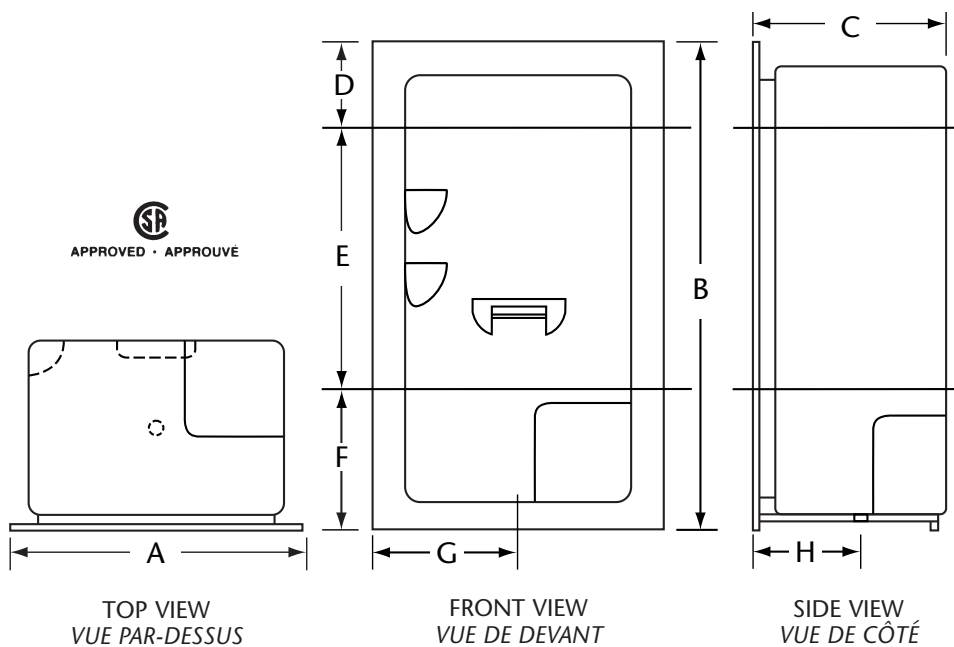

LONGEVITY

Acadia

Model 2043 3 piece 48" acrylic shower
Modèle 2043 Douche en acrylique 3 pièces de 48"

Quality products designed with our customers needs in mind.

Acadia

Model/Modèle 2043

3 piece 48" acrylic shower / Douche en acrylique 3 pièces 48"

Dimensions

A	48"	-	121.9 cm
B	84"	-	213.4 cm
C	32 1/2"	-	82.6 cm
D	13"	-	33.0 cm
E	46"	-	116.8 cm
F	25"	-	63.5 cm
G	24"	-	61.0 cm
H	17"	-	43.2 cm

Weight/Poid: 150 lbs – 68 kgs

Door Width/
Largeur de porte: 40" – 101.6 cm

Seat Dimensions Dimension du siège

High/Hauteur: 17" – 43.2 cm

Deep/Profondeur: 14 1/2" – 36.8 cm

Wide/Largeur: 14 1/2" – 36.8 cm

PRODUCT SPECIFICATIONS

Standard Equipment

- Manufactured with thick durable acrylic
- Fits shower doors
- Front ledge with drip lip
- Self draining soap dishes/shelves
- Self draining seat
- Acrylic towel bar
- Shower drain included