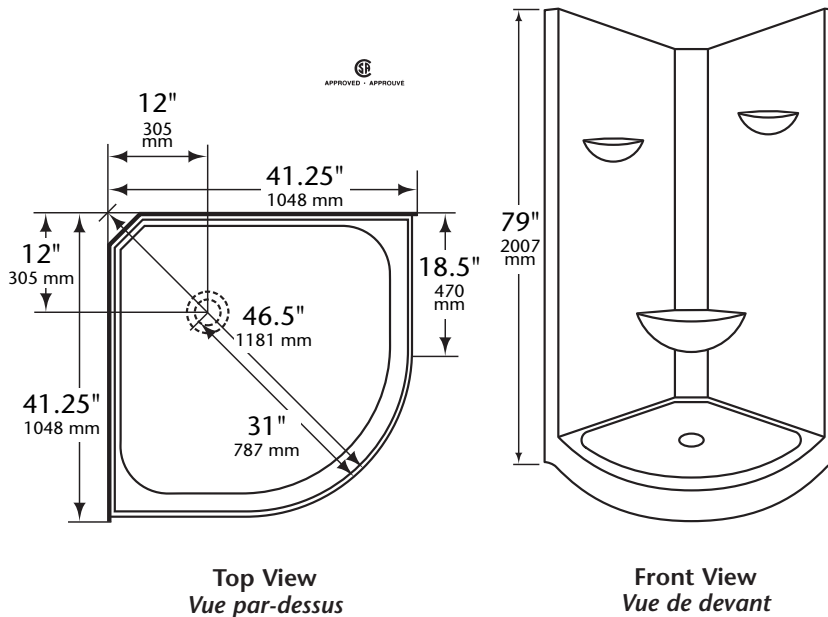

## **Cavendish**

**Model 2040RF** 40" Acrylic Corner Shower  
*Modèle 2040RF* Douche en acrylique en coin de 40"

*Quality products designed with our customers needs in mind.*

Weight/Poid: 110lbs – 49.9kgs

Door Width/  
Largeur de porte: 36" – 914 mm  
Round Front – Devant en rond

#### Seat Dimensions Dimension du siège

High/Hauteur: 18" – 457 mm  
Deep/Profondeur: 10<sup>1</sup>/<sub>2</sub>" – 267 mm  
Wide/Largeur: 18" – 457 mm

Doors available through  
Longevity Acrylics Inc.

### Standard Equipment

- Manufactured with thick durable acrylic
  - Centre seat
  - Reinforced shower base
  - Quality 2" (51mm) drain with stainless steel strainer
  - Two large self draining soap dishes
- Doors not included but available through Longevity**